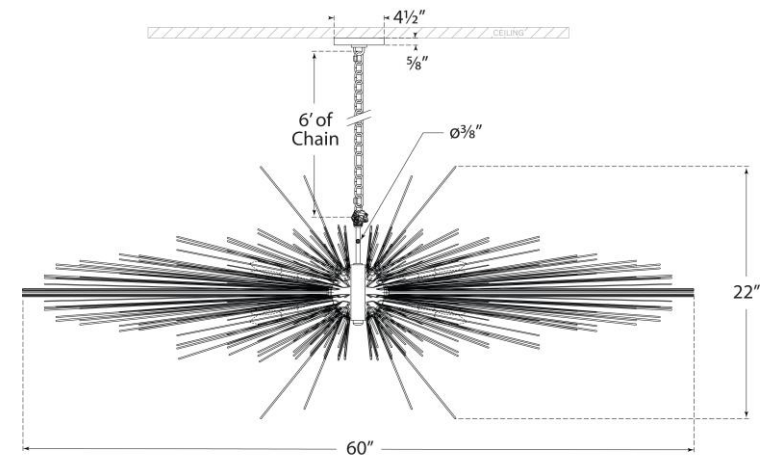

SPEC SHEET

Strada Large Linear Chandelier

Item # KW 5182AI

Designer: Kelly Wearstler

Height: 22"

Width: 60" x 12"

Canopy: 4.5" Round

Finishes: AI, BSL, G, PN

Socket: 16 - E12 Candelabra

Wattage: 16 - 25 B

Note: Requires Special Assembly and Installation

Front View